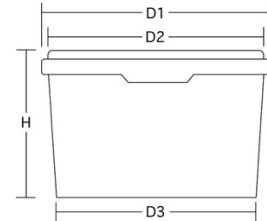

Technical specification bucket

JETB 850

Jokey Euro Tainer Box

dimensions

D1: 118,0 mm
D2: 107,0 mm
D3: 91,0 mm
H: 124,0 mm

basic data

volume to rim: 0,94 l
weight: 30,0 g
weight group: Medium

handle types

metal handle -
plastic handle 2,0 g
belt handle -
no handle +
body grip -
roller grips -

tolerances

dimensions: +/- 1 mm
volume/weight: +/- 10 %

decoration

Digital

height: 0,0 mm
width: 0,0 mm
median breadth:

IML

102,8 mm
313,1 mm

offset

85,0 mm
300,0 mm
310,0 mm

Lid

DETB 116
standard lid

FDETB 116
sealing lid

logistic

tolerances

dimensions: +/- 1 mm
volume/weight: +/- 15 %

decoration

Diameter

IML

98,5 mm

offset

85,0 mm